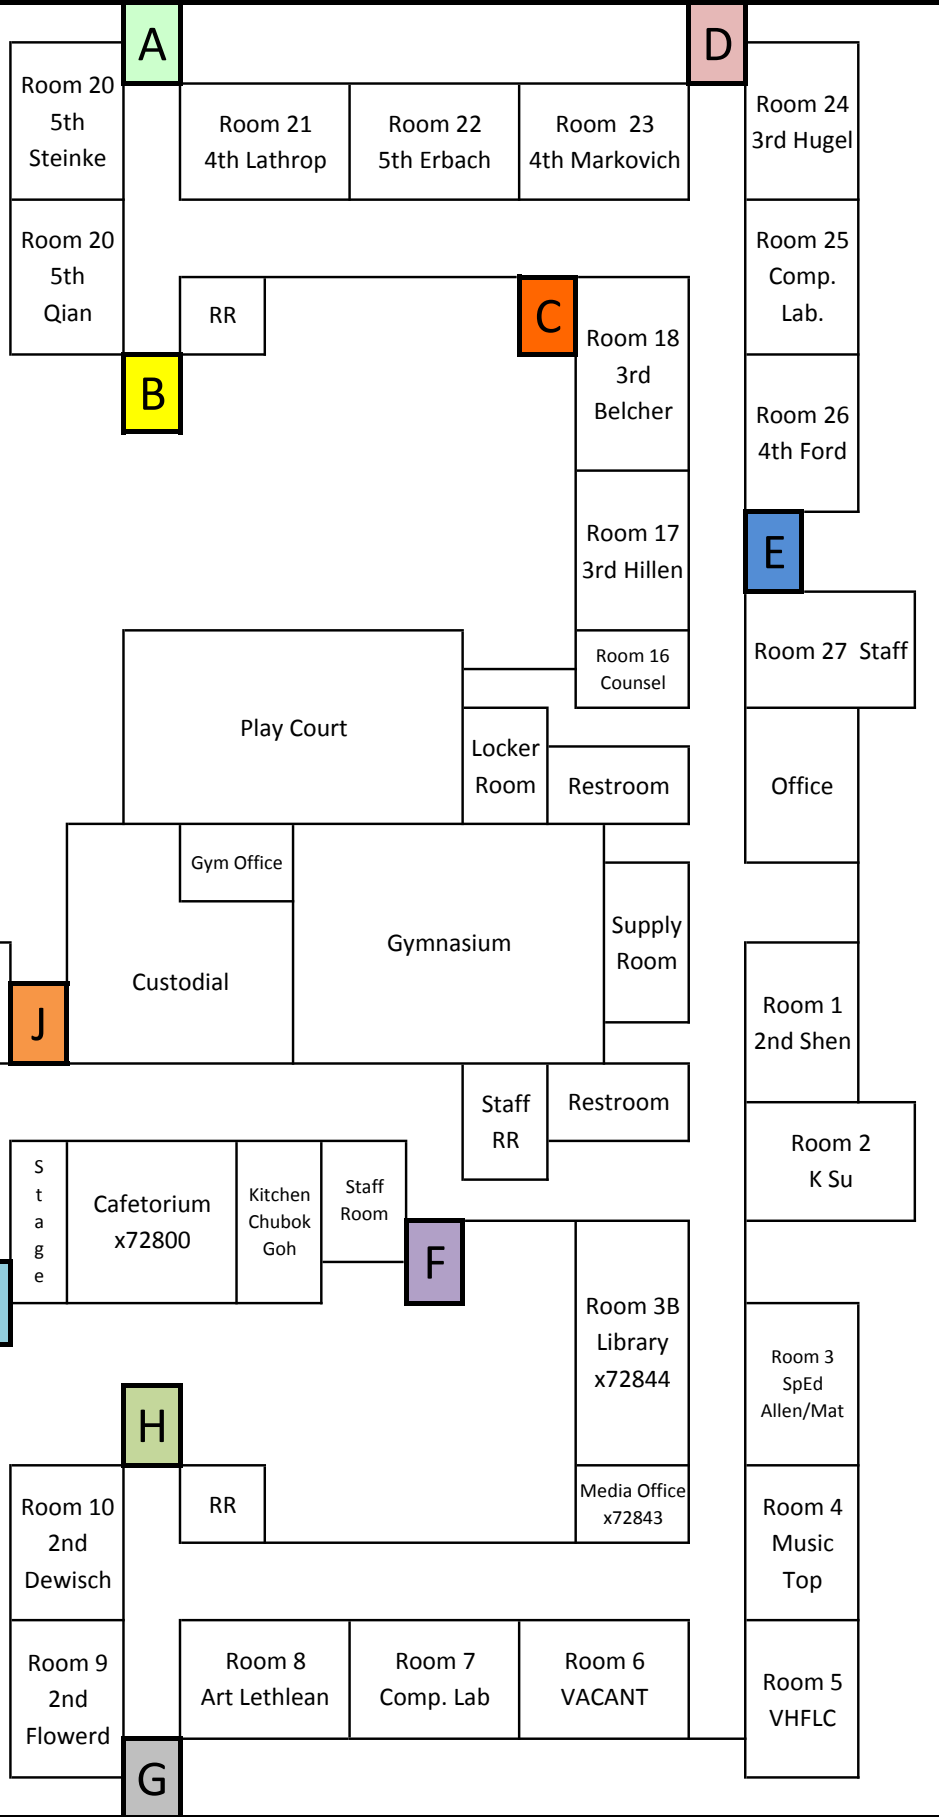

### Woodstock Dismissal Zones

Teacher	Zone
Kinder - Forstag	L
Kinder - Wilcox	J
Kinder - Gilbertz	K
Kinder - Su	F
1st - Diller	K
1st - Morgan	L
1st - Siu	I
2nd - Flowerday	G
2nd - Delwisch	H
2nd - Shen Yin	F
3rd - Belcher	C
3rd - Hillenberg	E
3rd - Hugel	D
4th - Ford	E
4th - Lathrop	A
4th - Markovich	D
5th - Steinke	A
5th - Erbach	B
5th - Qian	B

Room 4A K Forstag	Room 5A 1st Morgan	Room 6A 1st Siu	Room 7A K Wilcox
Room 3A K Gilbertz	Room 2A 1st Diller	Room 1A ELL	RR